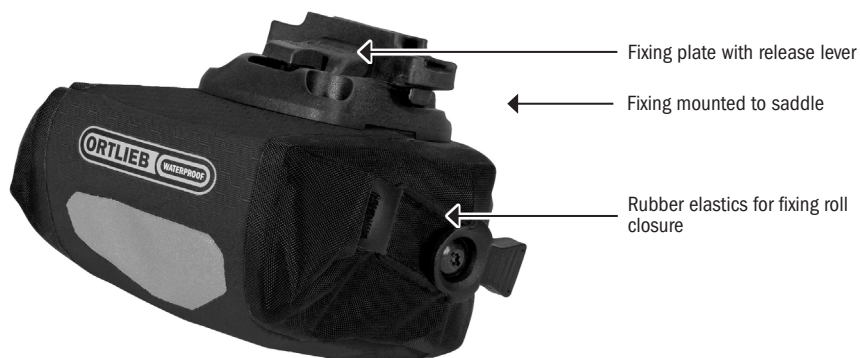

## MICRO TWO

Ultra lightweight saddle bag with roll closure

Mounting set for saddle bag (included)

height cm/in.	width cm/in.	depth cm/in.	vol. L/cu.in	weight g/oz.	max. capacity kg/lbs.
7/2.8	12/4.7	12/4.7	0.5/31	120/4.2	1/2.2
9/3.5	12/4.7	14/5.5	0.8/49	140/4.9	1/2.2

### SPECIFICATIONS:

- + Ultra lightweight Saddle-Bag in 2 sizes for race bike and mountain bike
- + Ideal for spare tube and tools
- + Roll closure with elastics easy and safe to close
- + PU-coated nylon fabric
- + Reflector
- + Including mounting set for saddle
- + No protruding plastic components on inside
- + Simple mounting to seat braces
- + Single-handed removal of Micro Two
- + Maximum load 1 kg/2 lbs

**Contents:** Bag comes with mounting set

**Optional accessories:** Saddle-Bag Mounting-Set (No. E97) for additional bike

**Attention:** Not suitable for carbon saddles

**Note:** In order to meet standard IP64 (6=dustproof, 4=protected against splash water coming from all directions) the roll closure must be rolled at least 3-4 times.