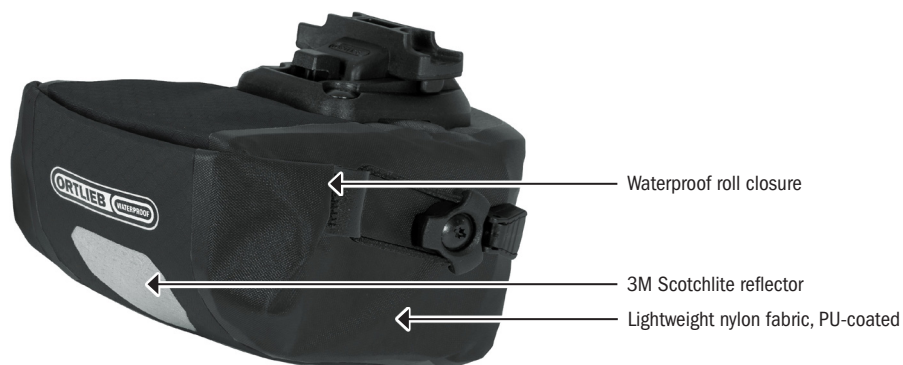

## MICRO TWO

Ultra lightweight saddle bag with roll closure

Mounting set for saddle bag (included)

height cm/in.	width cm/in.	depth cm/in.	vol. L/cu.in	weight g/oz.	max. capacity kg/lbs.
7/2.8	12/4.7	12/4.7	0.5/31	120/4.2	1/2.2
9/3.5	12/4.7	14/5.5	0.8/49	140/4.9	1/2.2

### SPECIFICATIONS:

- + Ultra lightweight Saddle-Bag in 2 sizes for race bike and mountain bike
- + Ideal for spare tube and tools
- + Roll closure with elastics easy and safe to close
- + PU-coated nylon fabric
- + Reflector
- + Including mounting set for saddle
- + No protruding plastic components on inside
- + Simple mounting to seat braces
- + Single-handed removal of Micro Two
- + Maximum load 1 kg/2 lbs