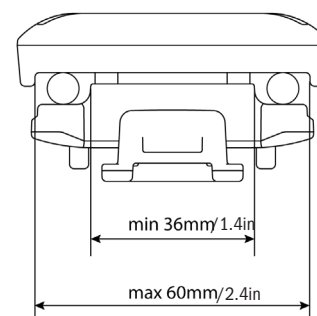

## MICRO TWO

Ultra lightweight saddle bag with roll closure

Mounting set for saddle bag (included)

height cm/in.	width cm/in.	depth cm/in.	vol. L/cu.in	weight g/oz.	max. capacity kg/lbs.
7/2.8	12/4.7	12/4.7	0.5/31	120/4.2	1/2.2
9/3.5	12/4.7	14/5.5	0.8/49	140/4.9	1/2.2

### SPECIFICATIONS:

- + Ultra lightweight Saddle-Bag in 2 sizes for race bike and mountain bike
- + Ideal for spare tube and tools
- + Roll closure with elastics easy and safe to close
- + PU-coated nylon fabric
- + Reflector
- + Including mounting set for saddle
- + No protruding plastic components on inside
- + Simple mounting to seat braces
- + Single-handed removal of Micro Two
- + Maximum load 1 kg/2 lbs