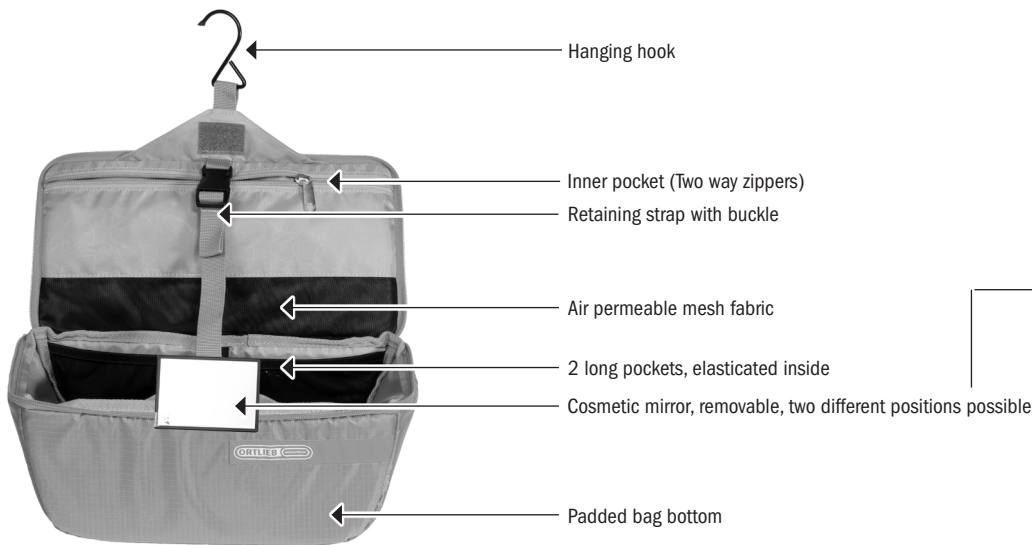

PRODUCT INFO

TOILETRY BAG

Lightweight and sturdy toilet bag for travel, camping and bike tour

PVC
free

| height cm/in. | width cm/in. | depth cm/in. | vol L/cu.in. | weight g/oz. |
|---------------|------------------|--------------|--------------|--------------|
| 15/5.9 | 24/29 9.5/11.4 | 16/6.3 | 5/305 | 235/8.3 |

SPECIFICATIONS:

- + Lightweight, sturdy toiletry bag with hanging hook and costume mirror
- + Large main compartment, various pockets
- + Lightweight nylon toilet bag for travel
- + With foam padding all around
- + Carrying handle and hook for hanging on towel rack, washroom mirror, sink, etc.
- + Ideal for ORTLIEB travel bags like Duffles, Rack-Packs, as well as for all bike bags (Back-Roller/Bike-Packer)*
- + Two way zippers
- + Also available in bundle (with Packing Cube S and L) with price advantage

Contents: Toiletry Bag

Note: Not waterproof

* In a bike bag (eg Back-Roller, Bike-Packer) does not fit a complete bundle, but either 1x Packing Cube L and 1x Toiletry Bag or 2x Packing Cube S and 1x Toiletry Bag