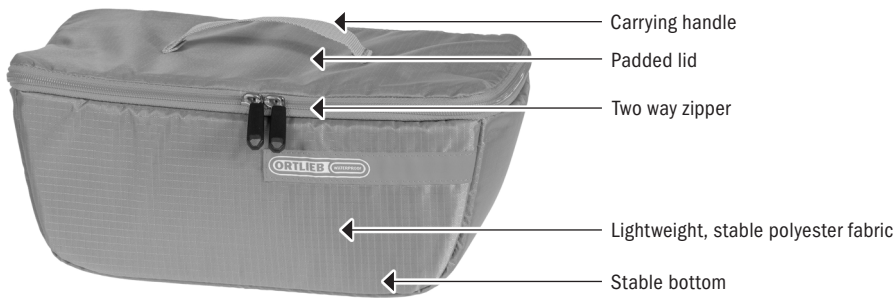

PRODUCT INFO

TOILETRY BAG

Lightweight and sturdy toilet bag for travel, camping and bike tour

PVC
free

| height cm/in. | width cm/in. | depth cm/in. | vol L/cu.in. | weight g/oz. |
|---------------|------------------|--------------|--------------|--------------|
| 15/5.9 | 24/29 9.5/11.4 | 16/6.3 | 5/305 | 235/8.3 |

SPECIFICATIONS:

- + Lightweight, sturdy toiletry bag with hanging hook and costume mirror
- + Large main compartment, various pockets
- + Lightweight nylon toilet bag for travel
- + With foam padding all around
- + Carrying handle and hook for hanging on towel rack, washroom mirror, sink, etc.
- + Ideal for ORTLIEB travel bags like Duffles, Rack-Packs, as well as for all bike bags (Back-Roller/Bike-Packer)*
- + Two way zippers
- + Also available in bundle (with Packing Cube S and L) with price advantage

Contents: Toiletry Bag

Note: Not waterproof

* In a bike bag (eg Back-Roller, Bike-Packer) does not fit a complete bundle, but either 1x Packing Cube L and 1x Toiletry Bag or 2x Packing Cube S and 1x Toiletry Bag