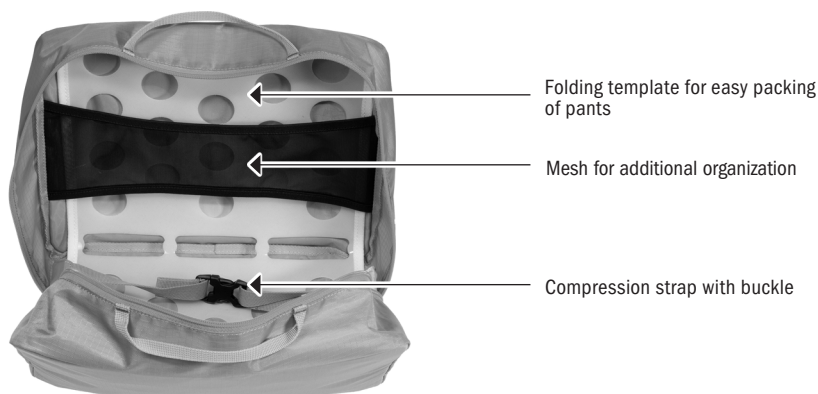

PRODUCT INFO

PACKING CUBE L

Lightweight, padded packing cube for travel, camping and bike tour

height cm/in.	width cm/in.	depth cm/in.	vol L/cu.in.	weight g/oz.
25,5/10.0	32/12.6	15,5/6.1	12/732	315/11.1

SPECIFICATIONS:

- + Lightweight, padded polyester packing cube for travel, camping and bike tour*
- + Ideal for shirts, T-shirts, pants, jacket or shoes
- + Compression for minimum packing size
- + Including stabilizing folding template for easy packing and wrinkle-free transport
- + Large opening through circumferential zipper for easy filling
- + Carrying handles
- + Ideal for ORTLIEB Duffles, Rack-Packs, as well as for all bike bags (Back-Roller/Bike-Packer)
- + Two way zippers
- + Also available in bundle (with Packing Cube S and Toiletry Bag) with price advantage

Contents: Packing Cube L

Note: Not waterproof

* In a bike bag (eg Back-Roller, Bike-Packer) does not fit a complete bundle, but either 1x Packing Cube L and 1x Toiletry Bag or 2x Packing Cube S and 1x Toiletry Bag