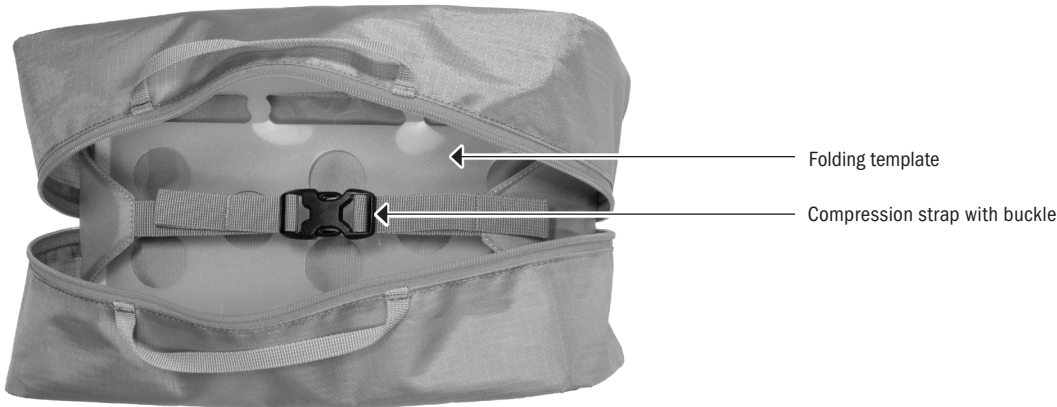

PRODUCT INFO

PACKING CUBE S

Lightweight packing cube for travel, camping and bike tour

height cm/in.	width cm/in.	depth cm/in.	vol L/cu.in.	weight g/oz.
12,5/4.9	32/12.6	15,5/6.1	6/366	193/6.8

SPECIFICATIONS:

- + Lightweight polyester packing cube for travel, camping and bike tour*
- + Ideal for shirts, T-shirts or shoes
- + Compression for minimum packing size
- + Including stabilizing folding template for easy packing and wrinkle-free transport
- + Large opening through circumferential zipper for easy filling
- + Carrying handles
- + Ideal for ORTLIEB Duffles, Rack-Packs, as well as for all bike bags (Back-Roller/Bike-Packer)
- + Two way zippers
- + Also available in bundle (with Packing Cube L and Toiletry Bag) with price advantage

Contents: Packing Cube S

Note: Not waterproof

* In a bike bag (eg Back-Roller, Bike-Packer) does not fit a complete bundle, but either 1x Packing Cube L and 1x Toiletry Bag or 2x Packing Cube S and 1x Toiletry Bag